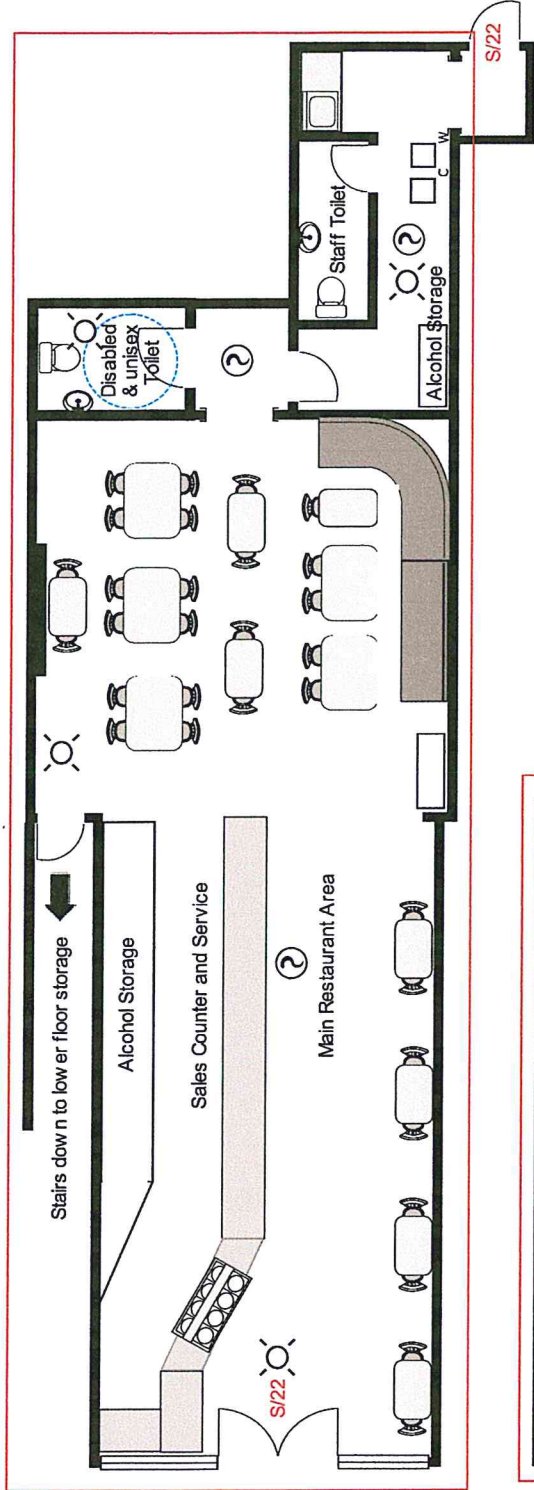

Wafflemeister Wimbledon

The Broadway

PLT THE ALCOHOL LICENSING EXPERTS	
Wafflemeister Wimbledon 28 The Broadway Wimbledon London SW19 1RE	Details Scale: 1:100 @A4 Date: 06/01/2018 Client: Mr E Chemia & Mrs P Chemia
Fire Safety Fire Alarm Smoke Detectors Emergency Lights Water Ext Co 2 Ext	Yes Yes Yes <input type="checkbox"/> x 2 <input type="checkbox"/> x 2
Security To be installed on grant of licence if requested	<input type="checkbox"/> Yes
CCTV	<input type="checkbox"/> x 2
Alarm System	<input type="checkbox"/> Yes

This page is intentionally left blank